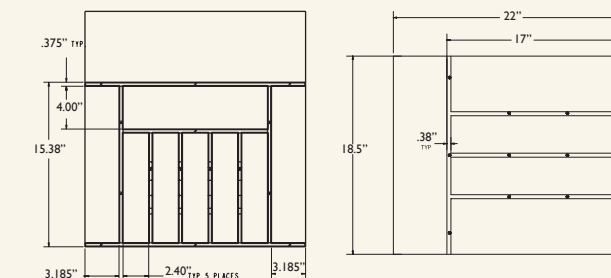

Wood Cutlery & Utility Tray Inserts

Keep your everyday cutlery and those hard-to-store utility items neat and organized with our beautiful hardwood drawer inserts. Easy drop-in installation fits a variety of drawer sizes.