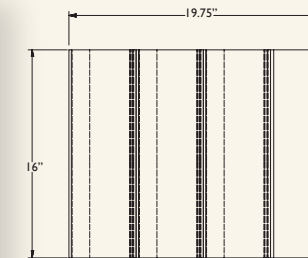

This easy-to-reach spice rack adds usable space in 15" and 18" cabinets. The easily mounted, adjustable shelves hold bottles up to 2 1/4" in diameter.

Wood Spice Drawer Insert

A clever three-tiered design creates organization and ease of use in this beautiful hardwood spice rack that can be customized to fit a variety of drawer sizes.