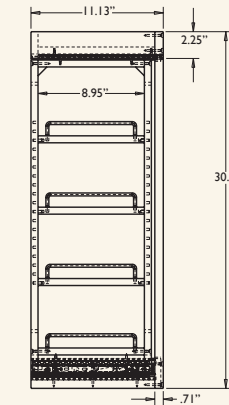

Base & Wall Filler Pullouts

Utilize the narrowest of previously unusable space with our flexible and convenient pull-out cabinet system. It puts bottles and jars at your fingertips.