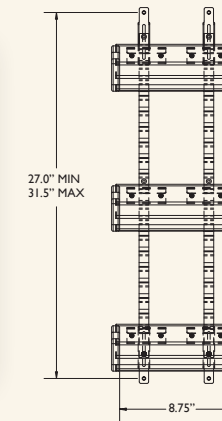

LeMans Shelf System

Maximize your space in previously unusable cabinet corners with our smoothly pivoting LeMans shelf system. One easy swing of the independently operating shelves turns the hidden corners into valuable cabinet space.

This easy-to-reach spice rack adds usable space in 15" and 18" cabinets. The easily mounted, adjustable shelves hold bottles up to 2 1/4" in diameter.

Wood Spice Drawer Insert

A clever three-tiered design creates organization and ease of use in this beautiful hardwood spice rack that can be customized to fit a variety of drawer sizes.