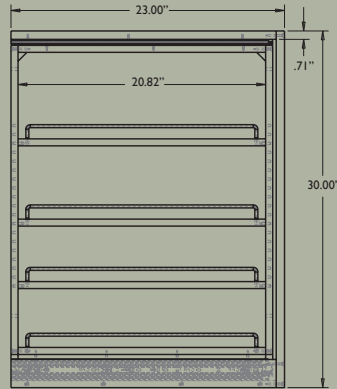

Base Pullout Organizer

Adjustable pull-out shelves with side chrome accents offer no-slide stability in this ultimate organizer, while providing valuable kitchen storage.