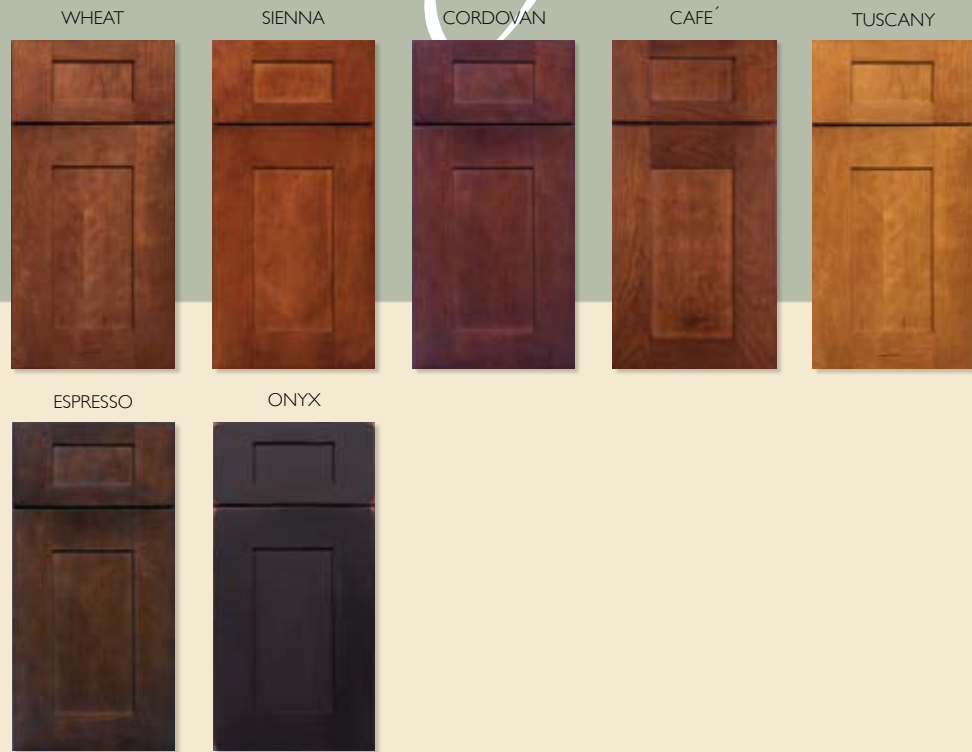

summerfield

M A P L E

SUMMERFIELD 2 - CAFÉ

MARSH CABINETS

SUMMERFIELD STYLES

styles

SUMMERFIELD 1

Summerfield 1 is a full overlay door with a $\frac{3}{4}$ " thick solid maple or cherry door frame. The 3" stile and rail Shaker style door has a flat veneer center panel. A $\frac{3}{4}$ " thick 5 piece solid drawer head completes the look on the base cabinets. Summerfield 1 is available in either a maple or cherry wood. Variations in grain pattern under a light finish should not be considered a defect.

SUMMERFIELD 2

Summerfield 2 is a full overlay door with a $\frac{3}{4}$ " thick solid maple or cherry door frame. The 3" stile and rail Shaker style door has a flat veneer center panel. A $\frac{3}{4}$ " thick solid slab drawer head completes the look on the base cabinets. Summerfield 2 is available in either a maple or cherry wood. Variations in grain pattern under a light finish should not be considered a defect.

GLAZE FINISHES

ALABASTER GLAZE

CHOCOLATE GLAZE

CARAMEL GLAZE

Glazed finishes are produced by applying a contrasting glaze finish coat over our standard finish. The glaze is then removed by hand wiping. This process leaves the contrasting glaze in the grooves and corners. A clear sealer is then applied. Each cabinet will have a subtle hand finished appearance. Our craftsmen take pride in the detail and quality of their glazed cabinets giving each a unique appearance.

SUMMERFIELD 2 - CAFÉ

WHAT'S YOUR
finish

CHERRY

SUMMERFIELD I

NOTE: Espresso and Onyx doors are not available with glazes.

MAPLE

SUMMERFIELD I

NOTE: Espresso and Onyx doors are not available with glazes.